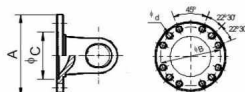

## Garfo Flange SAE 1800/12x10 (57x152)G=95

SERIE SERIES	CRUZETA	REFERENCIA PART NUMBER	A	B	C	d
6055	57,0 x 152,0	6055.2.4-SC	203,0	184,2	100,0	12 x10

411 6055.2.4-SC Garfo Flange SAE 1800/12x10 (57x152)G=95