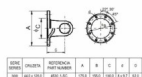

## Garfo Flange SAE 175x8x9.7 (44x126)

SERIE	CRUZETA	REFERENCIA	A	B	C	d	G
SERIES		PART NUMBER					
300	44,0 x 126,0	4530.1-SC	175,0	155,0	130,0	8 x 9,7	62,0

411 4530 1-SC Garfo Flange SAE 175x8x9.7 (44x126)