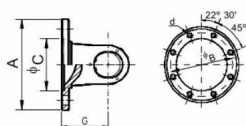

## Garfo Flange SAE 175x8x9.7 (44x126)

SERIE	CRUZETA	REFERENCIA	A	B	C	d	G
SERIES		PART NUMBER					
300	44,0 x 126,0	4530.1-SC	175,0	155,0	130,0	8 x 9,7	62,0

411 4530 1-SC Garfo Flange SAE 175x8x9.7 (44x126)